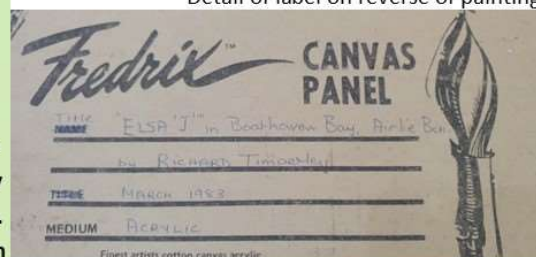

THIS WAS "MUDDY BAY" and is now the PORT of AIRLIE

Our community, after years of negotiation with the State Co-Ordinator General, agreed to an integrated 3-5 storey resort being built here on reclaimed seabed. The applicants, Meredien AB (in receivership), gained approval from Whitsunday Regional Council to build a 12/13 storey tower on this site, despite the town plan limit of 5 storeys and nearly 2500 objections from our community and visitors.

THIS SITE IS THE SUBJECT OF SAVE OUR FORESHORE'S APPEAL to the PLANNING AND ENVIRONMENT COURT - to be heard 18 to 27 April 2023 - and why we need your financial support to meet our not inconsequential legal costs.

Thank you for your donation and/or bids in this Whitsunday Art Auction